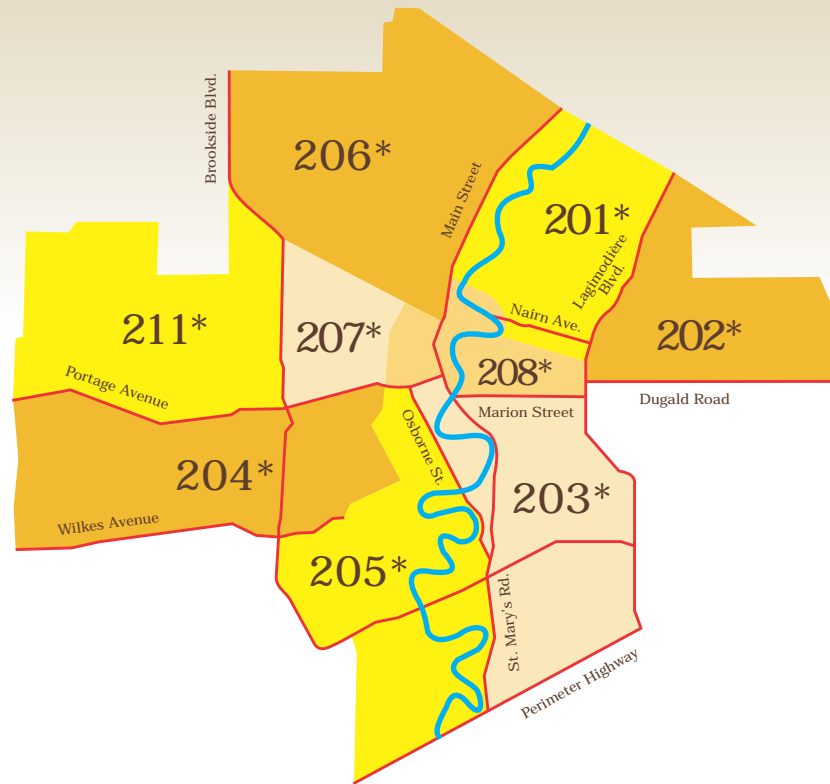

# Available Editions

Each Zone (represented by a different colour) represents an independent edition. Rates are based on ONE edition.

— Major roadways marked in red

## Winnipeg

- |                               |                        |
|-------------------------------|------------------------|
| Zone 201 – Kildonan           | Zone 205 – Fort Garry  |
| Zone 202 – Transcona          | Zone 206 – Garden City |
| Zone 203 – St. Vital          | Zone 207 – Midtown     |
| Zone 204 – Charleswood/Tuxedo | Zone 208 – Downtown    |